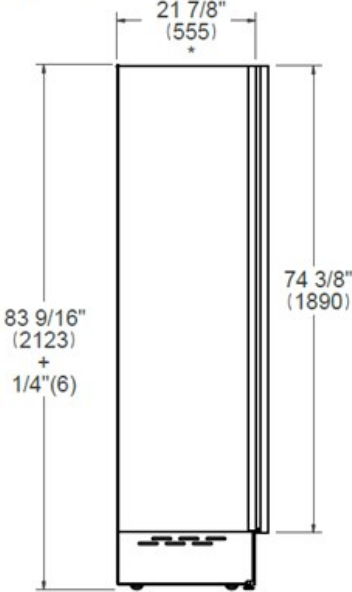

General features

Size	18 in
Cooling system	frost free
User interface	LED touch control interface
Display functions	Door ajar alarm, Super Freeze, Ice maker, Water filter replacement reminder, Eco mode, Vacation mode, Sabbath mode
Lighting	LED lights on sides and top
Door ajar alarm	yes
Door finishing	panel ready
Cabinet finishing	stainless steel back wall
Door storage	3 height-adjustable bins
Freezer net capacity	8.6 cu.ft ³
Freezer shelves	3 height-adjustable + 1 stationary
Freezer drawers	4
Automatic ice maker	yes
Ice production capacity	3.9 lbs/24hrs
Water filter	yes
Water supply pressure	25 psi to 80 psi
Sound rating	43 dbA
Certification	ADA Compliant, CEC, ETL
DOE compliant	yes

Technical specifications

Sound rating	43
Electrical supply	115 V - 60 Hz - 160 W - 2 Amp
Power connection	NEMA 5-15P with 90" power cord
Energy consumption	452.0 kWh/yr

Dimensions

SIDE VIEW

FRONT VIEW