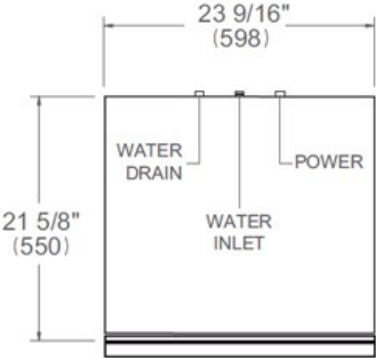

24 inch Dishwasher Tall Tub Panel Ready, 16 place settings, 39 dB, 8 wash cycles Heritage Series

\$ 1,249

DW24T3IPT

This panel ready tall tub dishwasher is the quietest model and largest loading capacity ever offered by Bertazzoni. It offers superb cleaning performance with 3 spray arms and a DirectWash zone to remove tough deposits. Loads up to 16 place settings and it is equipped with 3 racks: a cutlery tray, a convenient height-adjustable loaded on 3 levels middle rack and a folding tines lower rack. Select one of the 8 available wash cycles and 7 wash options through the concealed multi-button interface. This dishwasher is perfectly insulated and virtually inaudible at 39 dB(A) with optional Stealth mode.

Size	24 in
Place setting	16
Controls	concealed multi-button
Interior finish	stainless steel
User interface	LED display
Spray arms	3 + DirectWash zone
Number of racks	3
Cutlery basket	sliding
Wash cycle	8 - auto, crystal and china, normal plus, pots and pans, quick, regular, rinse and hold, soak and wash
Wash Options	7 - accel, extra dry, delay start, 3 half load modes, sanitize, scrub, stealth
Delayed start	yes
Lighting	1 LED light for tub illumination + floor projection status light
Drying system	PowerDry Plus
Overflow protection device	yes
Filter system	triple stage metal filter
Water softener	yes
Certification	CEC, NSF, UL

Technical specifications

Electrical supply	120 V - 60 Hz - 12 A
Power rating	1400 W
Energy consumption	234 kWh

Dimensions

FRONT VIEW

TOP VIEW

Drain hose and toe kick are provided with the unit