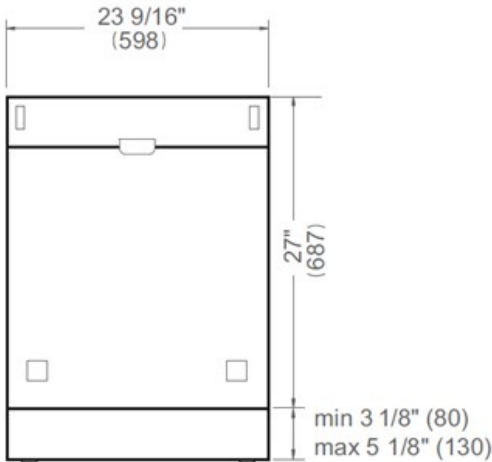

Size	24 in
Place setting	15
Controls	concealed multi-button
Interior finish	stainless steel
User interface	LED display
Spray arms	3
Number of racks	3
Cutlery basket	sliding
Wash cycle	6 - auto, crystal and china, pots and pans, quick, regular, rinse and hold
Wash Options	7 - accel, extra dry, delay start, 3 half load modes, sanitize, scrub, stealth
Delayed start	yes
Lighting	floor projection status light
Drying system	PowerDry Plus
Overflow protection device	yes
Filter system	triple stage metal filter
Certification	CEC, NSF, UL

Technical specifications

Electrical supply	120 V - 60 Hz - 12 A
Power rating	1400 W
Energy consumption	234 kWh

Dimensions

FRONT VIEW

TOP VIEW

Drain hose and toe kick are provided with the unit