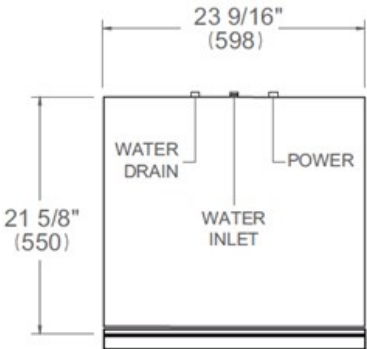

24 inch Dishwasher Tall Tub Panel Ready, 15 place settings, 42 dB, 6 wash cycles
Heritage Series

\$ 949

DW24T3IPV

This stainless steel tall tub panel ready dishwasher offers superb cleaning performance with 3 spray arms to remove tough deposits. Loads up to 15 place settings and it is equipped with 3 racks: a cutlery tray, a convenient height-adjustable loaded on 2 levels middle rack and a folding tines lower rack. Select one of the 6 available wash cycles and 7 wash options through the concealed multi-button interface. This dishwasher is perfectly insulated and virtually inaudible at 42 dB(A) with optional Stealth mode.

Size	24 in
Place setting	15
Controls	concealed multi-button
Interior finish	stainless steel
User interface	LED display
Spray arms	3
Number of racks	3
Cutlery basket	sliding
Wash cycle	6 - auto, crystal and china, pots and pans, quick, regular, rinse and hold
Wash Options	7 - accel, extra dry, delay start, 3 half load modes, sanitize, scrub, stealth
Delayed start	yes
Lighting	floor projection status light
Drying system	PowerDry Plus
Overflow protection device	yes
Filter system	triple stage metal filter
Certification	CEC, NSF, UL

Technical specifications

Electrical supply	120 V - 60 Hz - 12 A
Power rating	1400 W
Energy consumption	234 kWh

Dimensions

FRONT VIEW

TOP VIEW

Drain hose and toe kick are provided with the unit