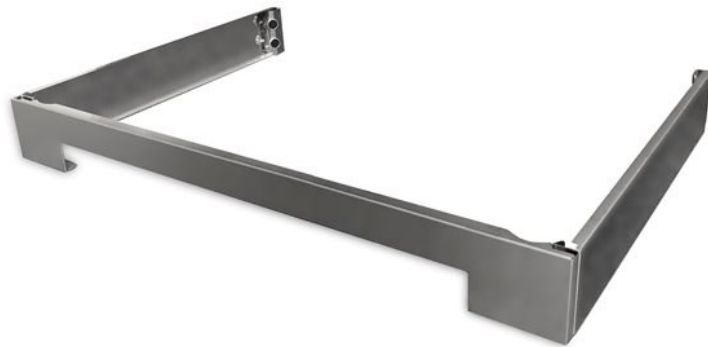

36" Toekick Panel Accessories

TKP36X

Elegant toe-kick to conceal the legs of a range on both front and sides. Fits any range of the same size.

Products and packaging are 99% recyclable.

Specifications

Features

Size	36 in
Family	toekick panels
Product	cookers
Features	Stainless steel design

Dimensions