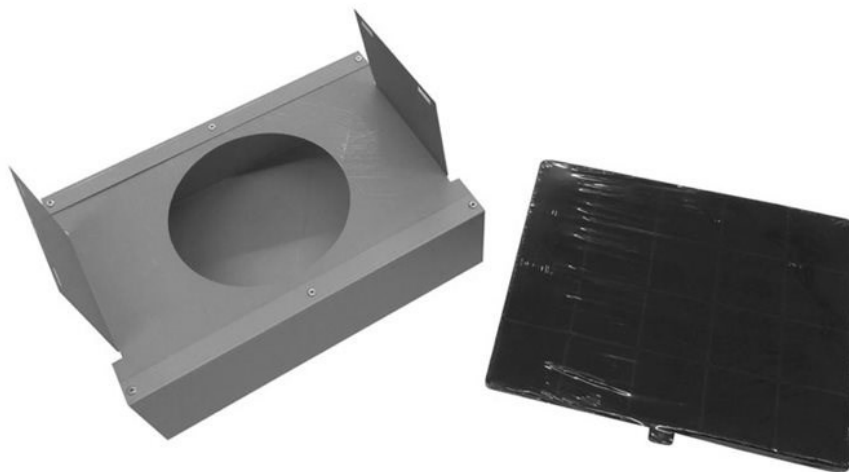

## Charcoal Filter Kit for KG hood models, all sizes Accessories

### **901271**

Charcoal Filter Kit for Professional Hoods, KG models all sizes.