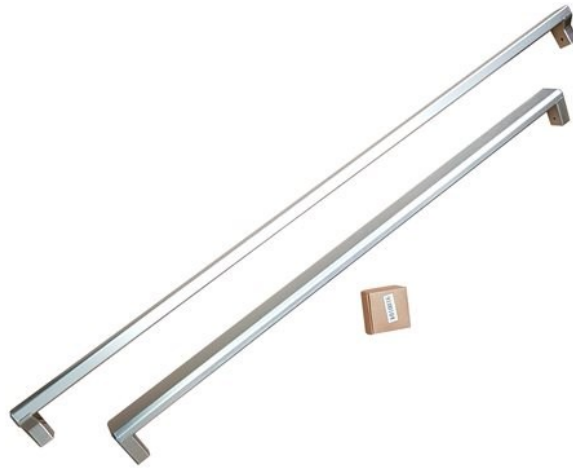

## Handle Kit for 36 Built-in refrigerator Accessories

### **PROHK36PI**

Handle Kit for 36 inches Built-in refrigerator

Professional Series New range style

## Features

---

Size	36 in
------	-------

---

Family	handle kit
--------	------------

---

Product	Refrigerators
---------	---------------

---