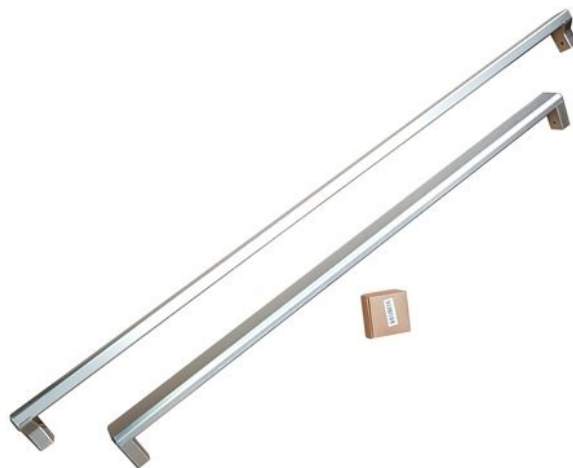

Handle Kit for 36 Built-in refrigerator Accessories

PROHK36PI

Handle Kit for 36 inches Built-in refrigerator

Professional Series New range style

Specifications

Features
