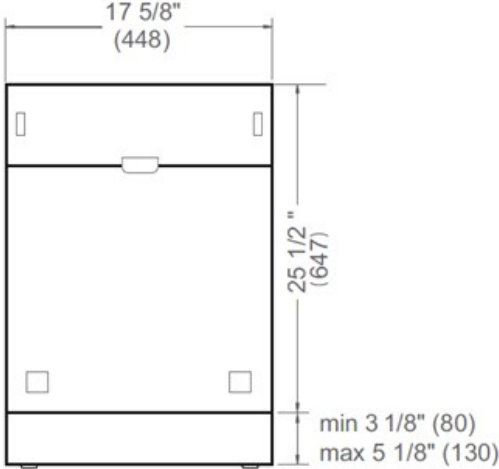

**18 inch Dishwasher Standard Tub Panel Ready, 8 place
settings, 51 dB, 6 wash cycles**
Master Series

\$ 899

DW18S2IPV

This stainless steel standard tub dishwasher offers superb cleaning performance with 2 spray arms to remove tough deposits. Loads up to 8 place settings and it is equipped with 2 racks: a height-adjustable not loaded middle rack and a folding tines lower rack. Select one of the 6 available wash cycles and 5 wash options through the concealed loop button control.

Size	18 in
Place setting	8
Controls	concealed loop button control
Interior finish	stainless steel
User interface	LED display
Spray arms	2
Number of racks	2
Cutlery basket	removable
Wash cycle	6 - auto, crystal and china, pots and pans, quick, regular, rinse and hold
Wash Options	5 - extra dry, delay start, 1 half load mode, sanitize, scrub
Delayed start	yes
Drying system	ActiveDry
Overflow protection device	yes
Filter system	triple stage metal filter
Certification	ADA Compliant, CEC, NSF, UL

Technical specifications

Electrical supply	120 V - 60 Hz - 12 A
Power rating	1400 W
Energy consumption	239 kWh

Dimensions

FRONT VIEW

TOP VIEW

Drain hose and toe kick are provided with the unit