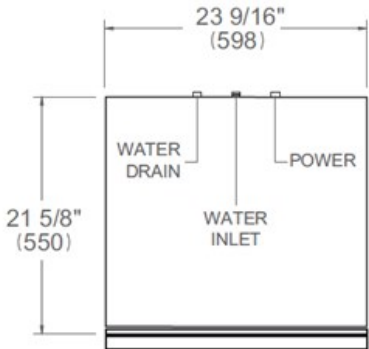

24 inch Dishwasher Tall Tub Panel Ready, 15 place settings, 42 dB, 6 wash cycles
Master Series

\$ 949

DW24T3IPV

This stainless steel tall tub panel ready dishwasher offers superb cleaning performance with 3 spray arms to remove tough deposits. Loads up to 15 place settings and it is equipped with 3 racks: a cutlery tray, a convenient height-adjustable loaded on 2 levels middle rack and a folding tines lower rack. Select one of the 6 available wash cycles and 7 wash options through the concealed multi-button interface. This dishwasher is perfectly insulated and virtually inaudible at 42 dB(A) with optional Stealth mode.

Size	24 in
Place setting	15
Controls	concealed multi-button
Interior finish	stainless steel
User interface	LED display
Spray arms	3
Number of racks	3
Cutlery basket	sliding
Wash cycle	6 - auto, crystal and china, pots and pans, quick, regular, rinse and hold
Wash Options	7 - accel, extra dry, delay start, 3 half load modes, sanitize, scrub, stealth
Delayed start	yes
Lighting	floor projection status light
Drying system	PowerDry Plus
Overflow protection device	yes
Filter system	triple stage metal filter
Certification	CEC, NSF, UL

Technical specifications

Electrical supply	120 V - 60 Hz - 12 A
Power rating	1400 W
Energy consumption	234 kWh

Dimensions

FRONT VIEW

TOP VIEW

Drain hose and toe kick are provided with the unit