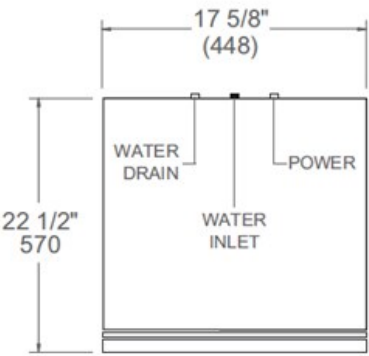

18 inch Dishwasher Standard Tub with Stainless Steel Panel and Bar Handle, 8 place settings, 51 dB, 6 wash cycles

Professional Series

\$ 999

DW18S2IXV

This stainless steel standard tub dishwasher offers superb cleaning performance with 2 spray arms to remove tough deposits. Loads up to 8 place settings and it is equipped with 2 racks: a height-adjustable not loaded middle rack and a folding tines lower rack. Select one of the 6 available wash cycles and 5 wash options through the concealed loop button control.

Size	18 in
Place setting	8
Controls	concealed loop button control
Interior finish	stainless steel
User interface	LED display
Spray arms	2
Number of racks	2
Cutlery basket	removable
Wash cycle	6 - auto, crystal and china, pots and pans, quick, regular, rinse and hold
Wash Options	5 - extra dry, delay start, 1 half load mode, sanitize, scrub
Delayed start	yes
Drying system	ActiveDry
Overflow protection device	yes
Filter system	triple stage metal filter
Certification	ADA Compliant, CEC, NSF, UL

Technical specifications

Electrical supply	120 V - 60 Hz - 12 A
Power rating	1400 W
Energy consumption	239 kWh

Dimensions

FRONT VIEW

TOP VIEW

Drain hose and toe kick are provided with the unit