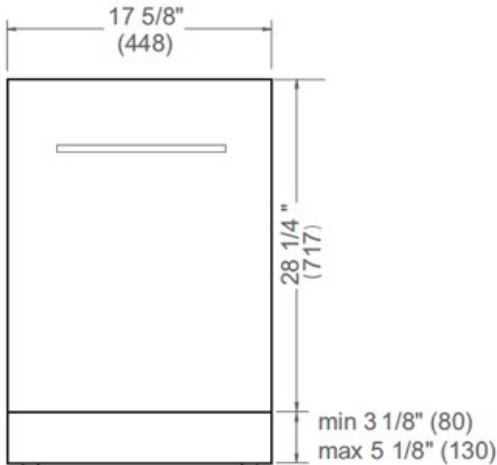

18 inch Dishwasher Standard Tub with Stainless Steel Panel and Bar Handle, 8 place settings, 51 dB, 6 wash cycles

Professional Series

\$ 999

DW18S2IXV

This stainless steel standard tub dishwasher offers superb cleaning performance with 2 spray arms to remove tough deposits. Loads up to 8 place settings and it is equipped with 2 racks: a height-adjustable not loaded middle rack and a folding tines lower rack. Select one of the 6 available wash cycles and 5 wash options through the concealed loop button control.

Size	18 in
Place setting	8
Controls	concealed loop button control
Interior finish	stainless steel
User interface	LED display
Spray arms	2
Number of racks	2
Cutlery basket	removable
Wash cycle	6 - auto, crystal and china, pots and pans, quick, regular, rinse and hold
Wash Options	5 - extra dry, delay start, 1 half load mode, sanitize, scrub
Delayed start	yes
Drying system	ActiveDry
Overflow protection device	yes
Filter system	triple stage metal filter
Certification	ADA Compliant, CEC, NSF, UL

Technical specifications

Electrical supply	120 V - 60 Hz - 12 A
Power rating	1400 W
Energy consumption	239 kWh

Dimensions

FRONT VIEW

TOP VIEW

Drain hose and toe kick are provided with the unit