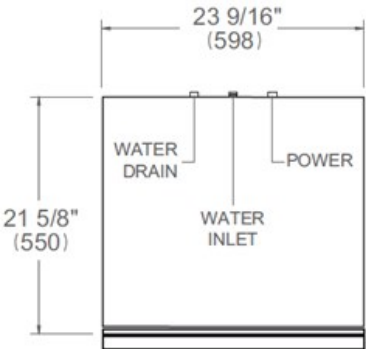

24 inch Dishwasher Tall Tub Panel Ready, 15 place settings, 42 dB, 6 wash cycles
Professional Series

\$ 949

DW24T3IPV

This stainless steel tall tub panel ready dishwasher offers superb cleaning performance with 3 spray arms to remove tough deposits. Loads up to 15 place settings and it is equipped with 3 racks: a cutlery tray, a convenient height-adjustable loaded on 2 levels middle rack and a folding tines lower rack. Select one of the 6 available wash cycles and 7 wash options through the concealed multi-button interface. This dishwasher is perfectly insulated and virtually inaudible at 42 dB(A) with optional Stealth mode.

Size	24 in
Place setting	15
Controls	concealed multi-button
Interior finish	stainless steel
User interface	LED display
Spray arms	3
Number of racks	3
Cutlery basket	sliding
Wash cycle	6 - auto, crystal and china, pots and pans, quick, regular, rinse and hold
Wash Options	7 - accel, extra dry, delay start, 3 half load modes, sanitize, scrub, stealth
Delayed start	yes
Lighting	floor projection status light
Drying system	PowerDry Plus
Overflow protection device	yes
Filter system	triple stage metal filter
Certification	CEC, NSF, UL

Technical specifications

Electrical supply	120 V - 60 Hz - 12 A
Power rating	1400 W
Energy consumption	234 kWh

Dimensions

FRONT VIEW

TOP VIEW

Drain hose and toe kick are provided with the unit